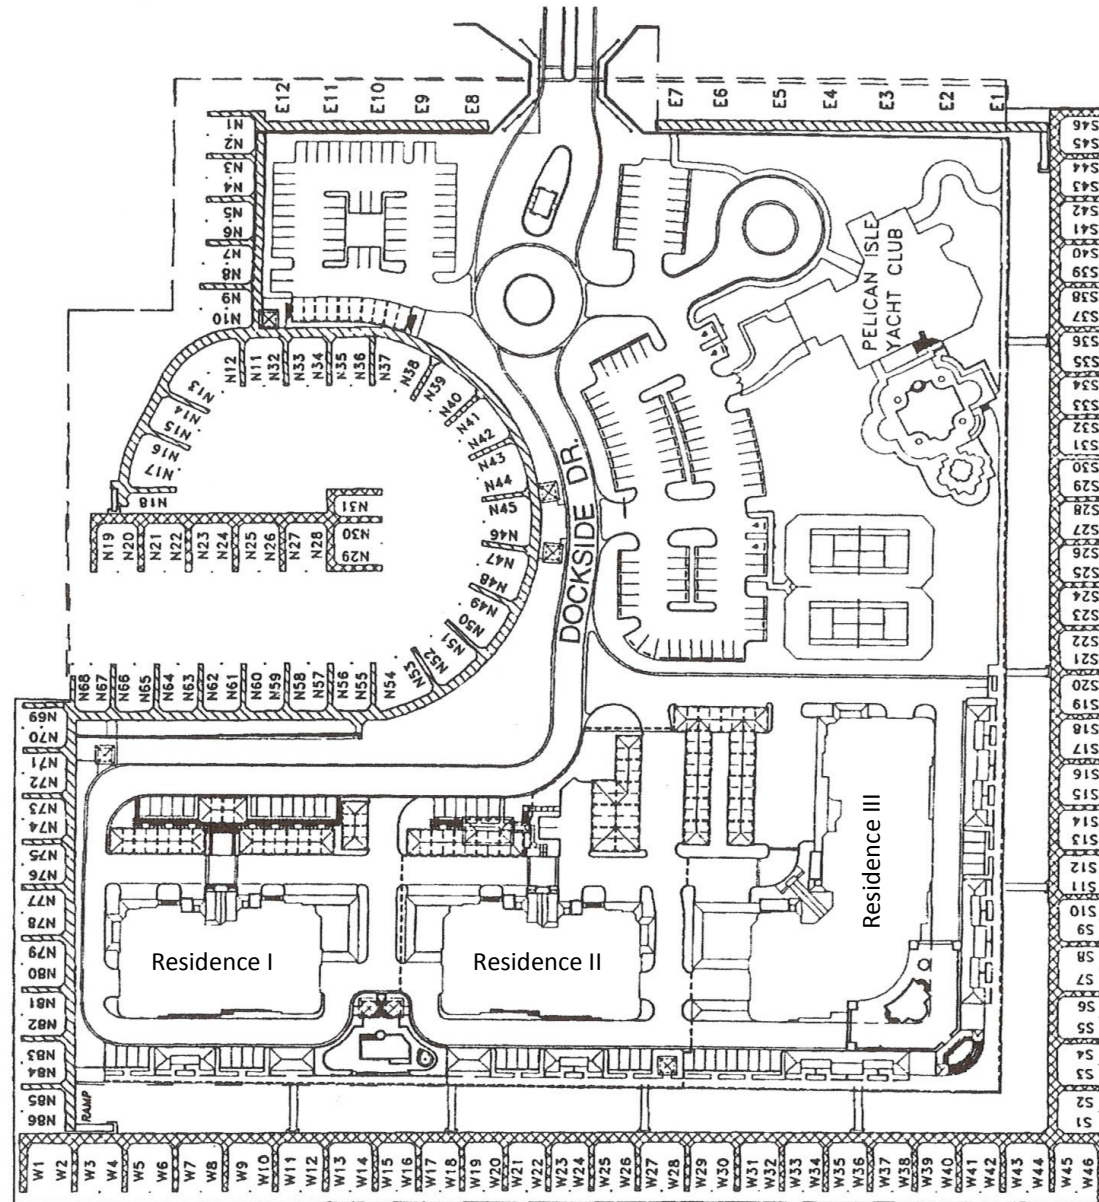

PELICAN ISLE

YACHT CLUB

26° 17.5' N / 81° 49.3' W

Slips available up to 55 feet

239-566-1606

piyc.net

Vanderbilt Drive

NORTH Docks

SOUTH Docks

WEST Docks

Pelican Isle YC Marina

GULF of MEXICO